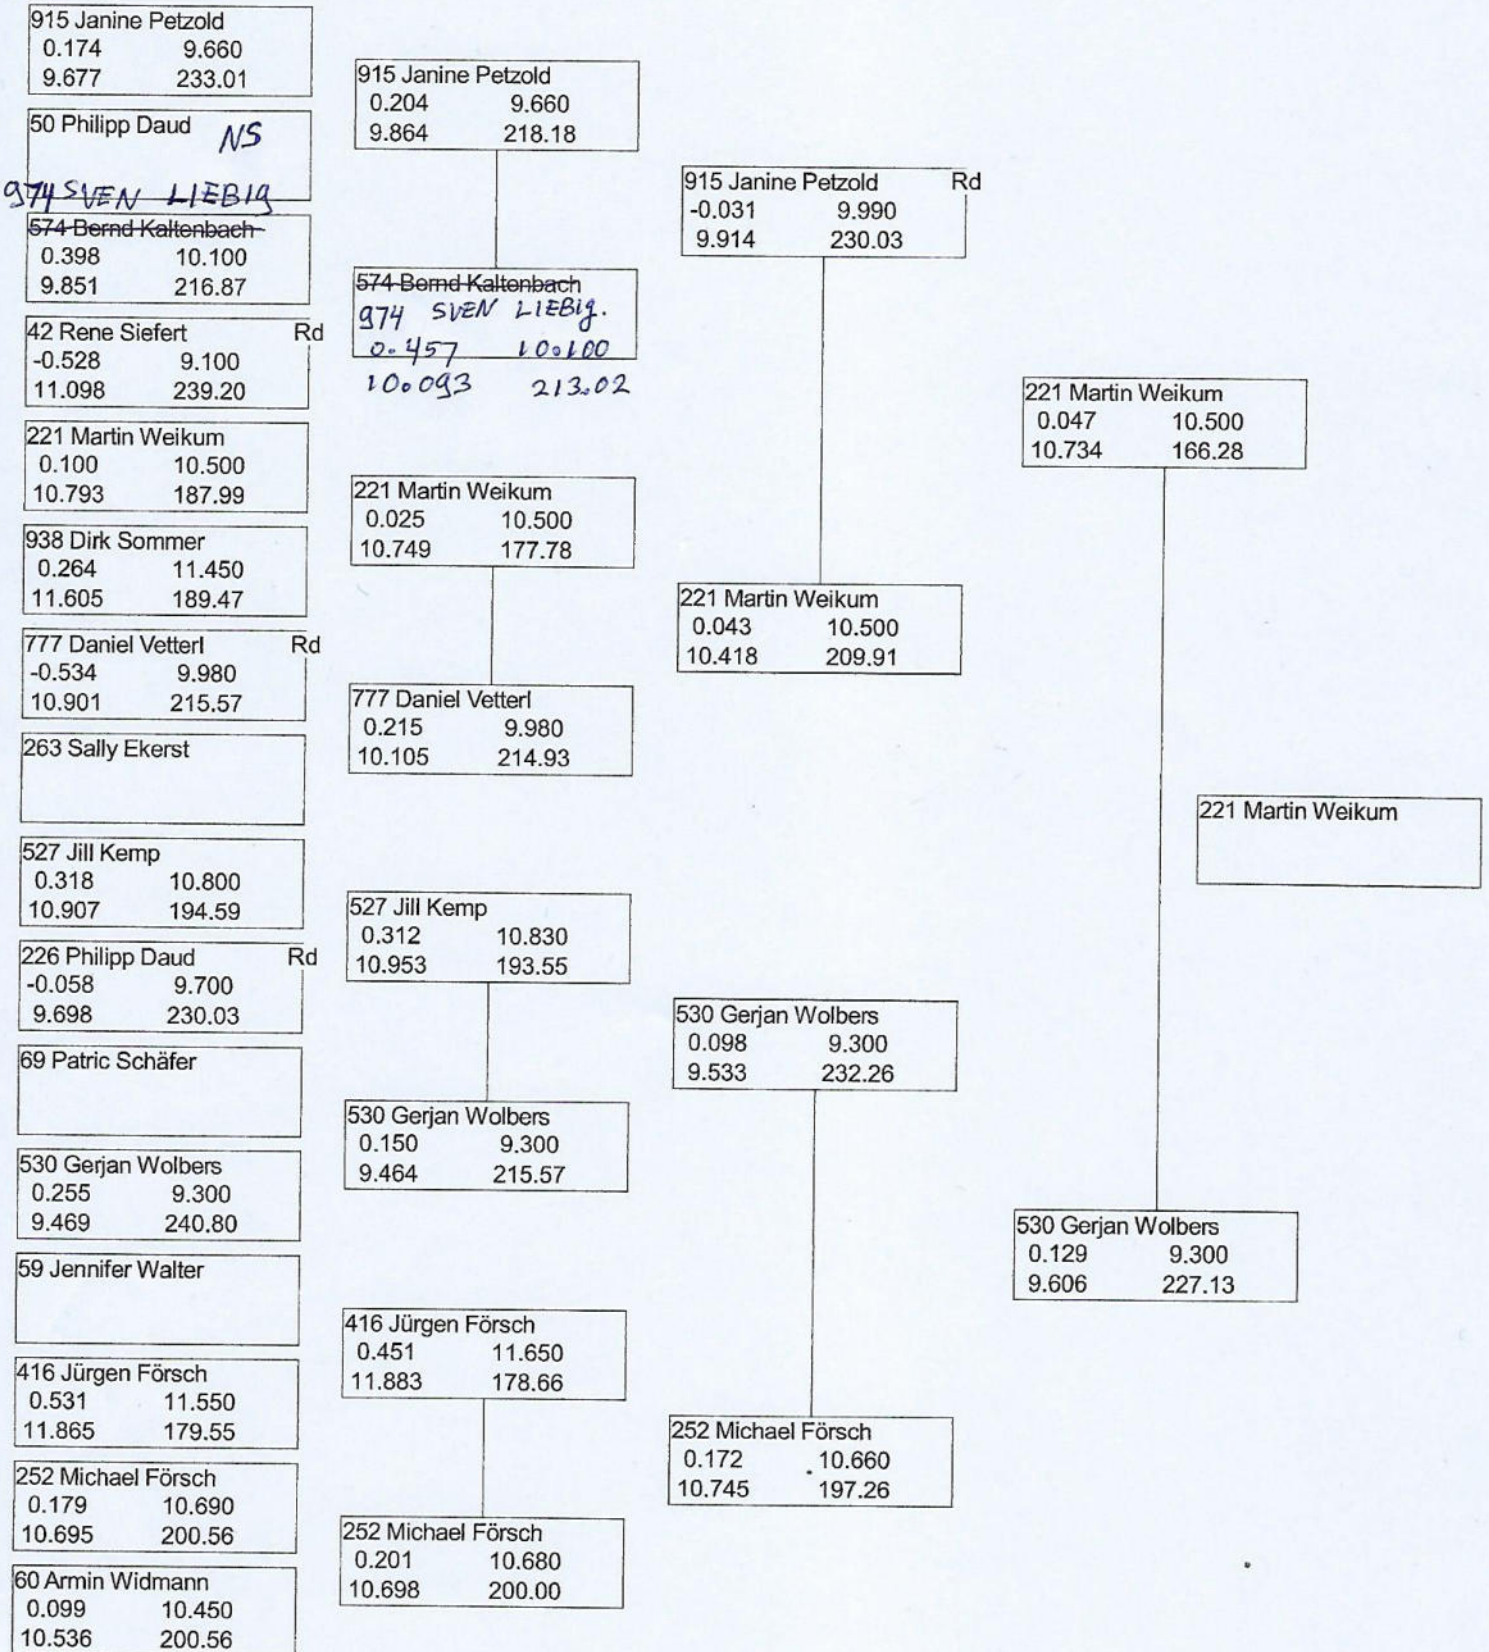

AMC Dessau Pokal
Zerbst 22 May 2022

Pro ET - ELIMINATION LADDER Finals

Distance: 1/4 mile, Index: 9.000 : 12.999

AMC Dessau Pokal
Zerbst 22 May 2022

Super Gas - QUALIFYING ORDER

Distance: 1/4 mile, Index: 9.900 : -----

RANK	NO DRIVER	PLACE	STATE	RT	DIAL-IN	DIFF	ET	SPEED
1	340 Pascal Czieschowitz		De	0.667	9.900	0.001	9.901	172.25
2	1 Marianne Wisotzke		De	-0.499	9.900	0.016	9.916	222.91
3	915 Stephan Blauwitz		De	0.198	9.900	0.040	9.940	217.52
4	281 André Nahler			0.499	9.900	0.069	9.969	213.02
5	350 Tony Brandes		De	0.500	9.900	0.070	9.970	214.29
NQ	298 Arndt Putzmann		De	1.184	9.900	-0.151	9.749	-